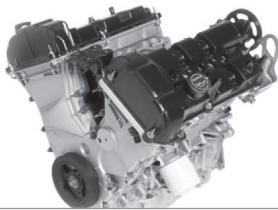

One (1) New or Remanufactured Ford Gas Engine Assembly

\$50 OFF REDEEM UP TO 15 TIMES

One (1) New or Remanufactured Ford Transmission Assembly

\$200 OFF REDEEM UP TO 15 TIMES

One (1) Remanufactured Genuine Ford 6.0L, 6.4L OR 7.3L Diesel Engine Assembly